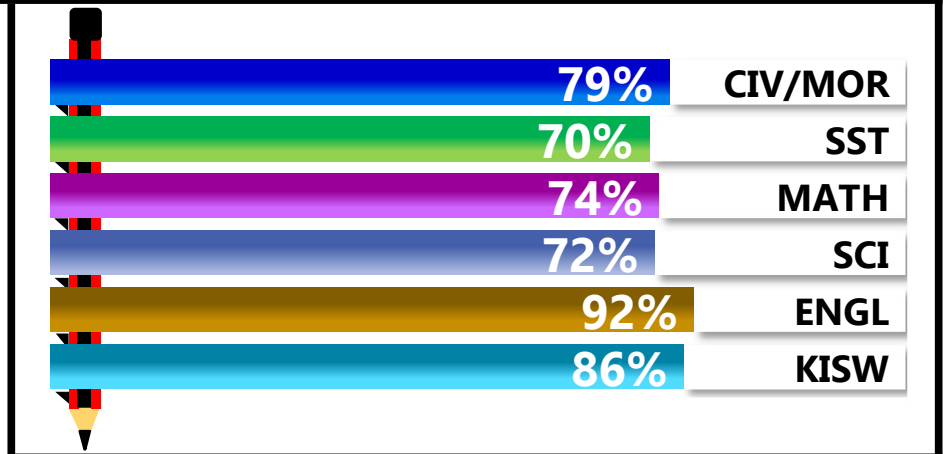

GRADE ANALYSIS SUMMARY					
SUBJECT NAME/GRADE	A	B	C	D	E
MATHEMATICS	8	13	5	0	0
KISWAHILI	22	4	0	0	0
ENGLISH	24	2	0	0	0
SCIENCE	6	16	4	0	0
SOCIAL STUDIES	5	17	4	0	0
CIVIC AND MORAL	10	14	1	0	0
OVERALL GRADE ANALYSIS	NO.	SEATED	%		
A	8	26	31%		
B	18		69%		
C	0		0%		
D	0	0	0%		
E	0		0%		