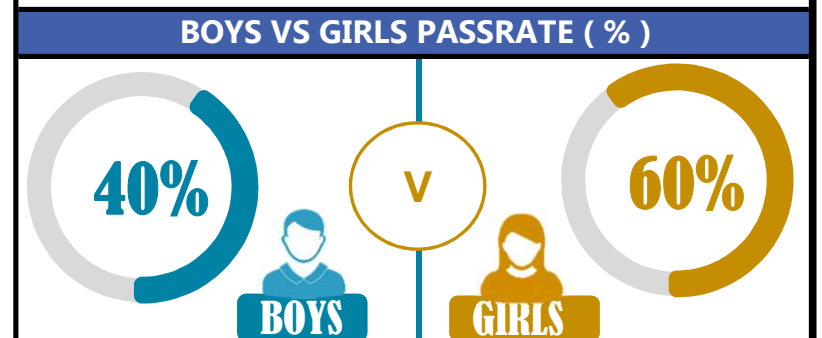

GRADE ANALYSIS SUMMARY					
SUBJECT NAME/GRADE	A	B	C	D	E
MATHEMATICS	8	13	5	0	0
KISWAHILI	22	4	0	0	0
ENGLISH	24	2	0	0	0
SCIENCE	6	16	4	0	0
SOCIAL STUDIES	5	17	4	0	0
CIVIC AND MORAL	10	14	1	0	0
OVERALL GRADE ANALYSIS	NO.	SEATED	%		
A	8	26	31%		
B	18		69%		
C	0		0%		
D	0	0	0%		
E	0		0%		